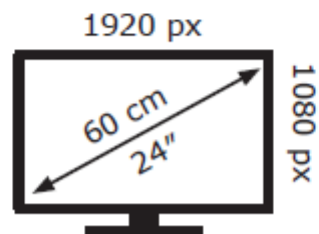

ENERG

LG Electronics

24MK430H

20 kWh/1000h

2019/2013